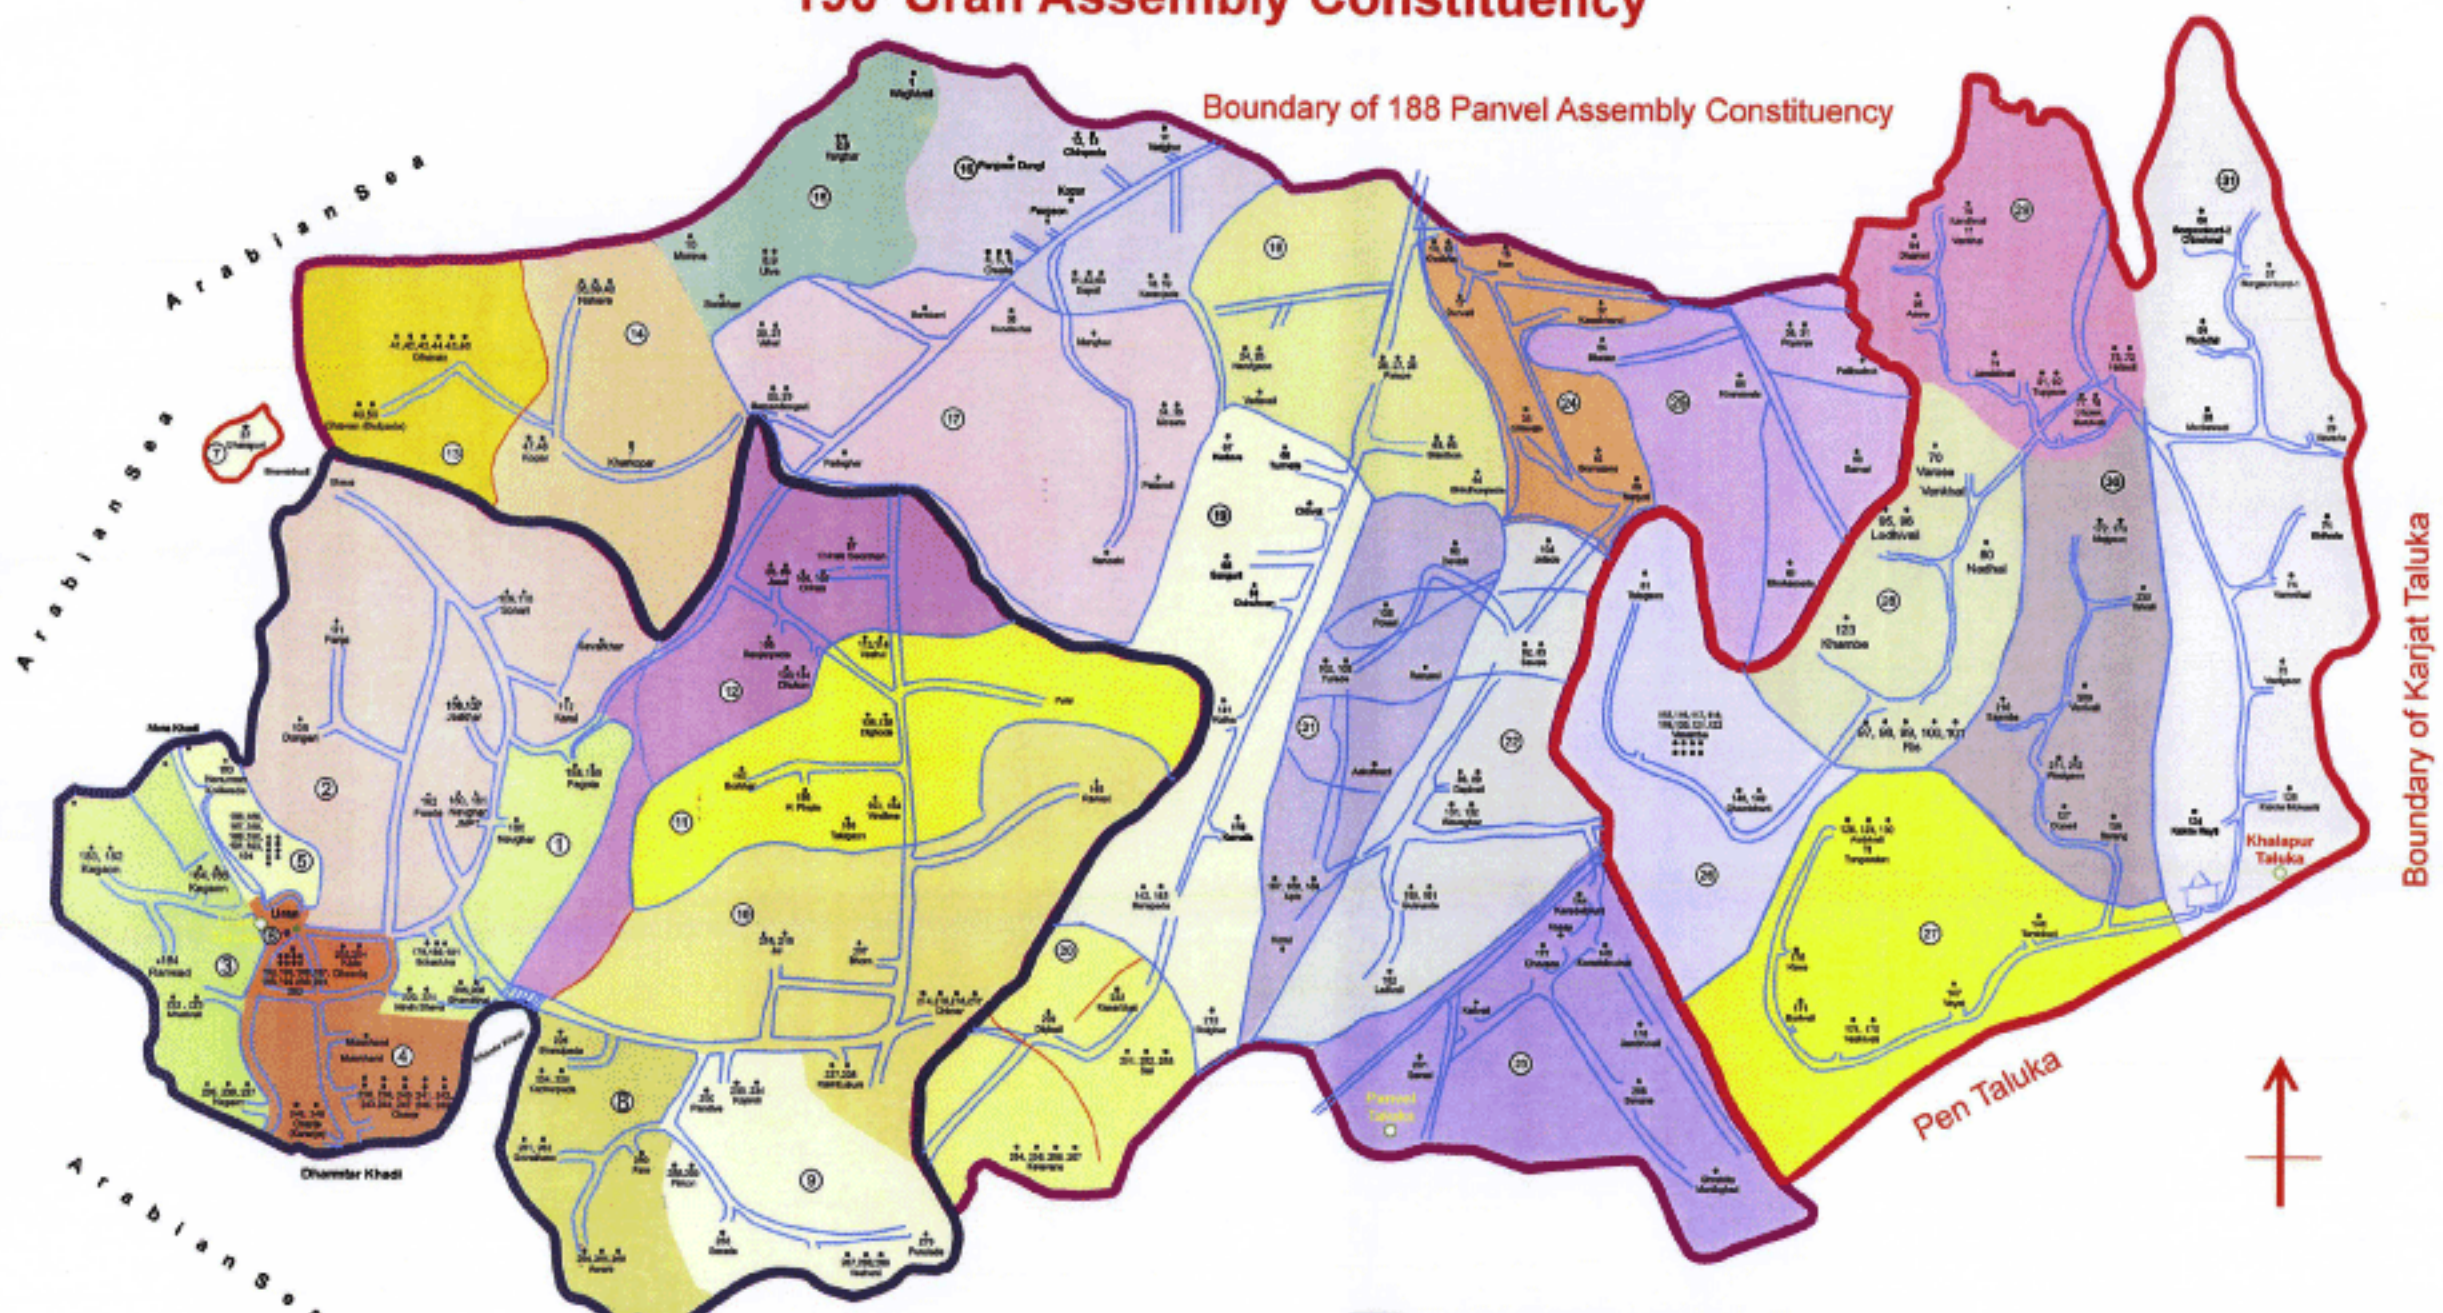

190 Uran Assembly Constituency

Boundary of 188 Panvel Assembly Constituency

- Bondry of Uran Taluka Sector No. 1 to 12
- Bondry of Panvel Taluka Sector No. 12 to 25
- Bondry of Khalapur Taluka Sector No. 26 to 31

- Taluka Uran, Panvel, Kalapur
- Counting Centre & Strong Room
- Dispatch & Receiving Centre